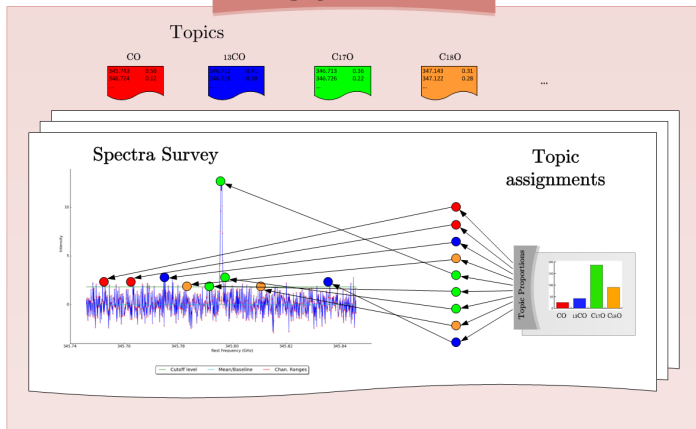

Scaling up indexing data cube services in ChiVO

M. Mendoza, A. Barrientos, M. Solar, M. Araya
UTFSM & ALMA Observatory, Chile

Labeling Spectra with LLDA

Questions on P6.18 (second floor) and/or mailto:
marcelo.mendoza@usm.cl